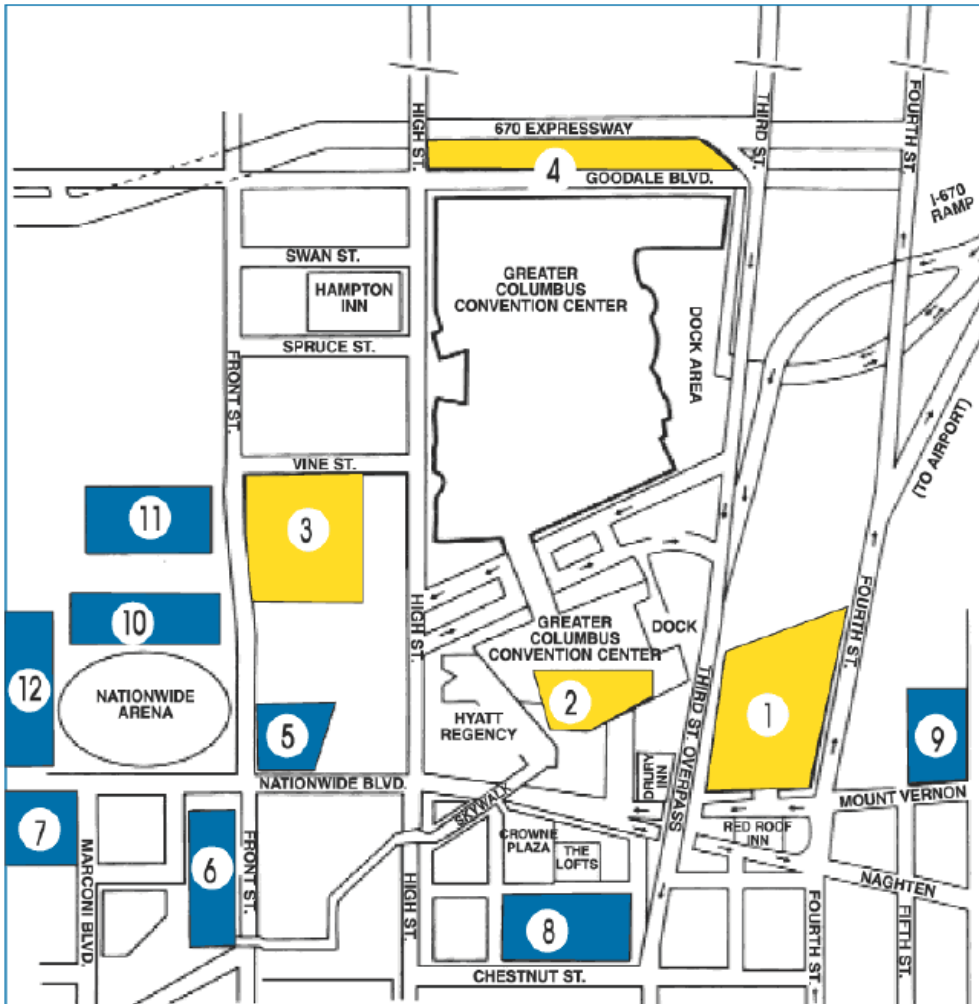

AMPLE PARKING

4000 spaces managed by Center

10,000 in the surrounding area

#1: Columbus Convention Center East Surface Lot
793 Spaces
#2: Columbus Convention Center South Garage
524 spaces
#3: Columbus Convention Center West Garage
1778 Spaces
#4: Columbus Convention Center North Garage
800 Spaces

#5: Nationwide Parking Surface Lot
200 Spaces
#6: Nationwide Parking Garage Front Street
3,050 Spaces
#7: Nationwide Parking Marconi/Cinema Garage
1,600 Spaces
#8: Nationwide Parking Garage Chestnut Street
1,650 Spaces

#9: Boggs Park and Ride Surface Lot
350 Spaces
#10: Arena Parking Garage
575 Spaces
#11: Nationwide Parking Surface Lot
620 Spaces
#12: Nationwide Parking Surface Lot
400 Spaces